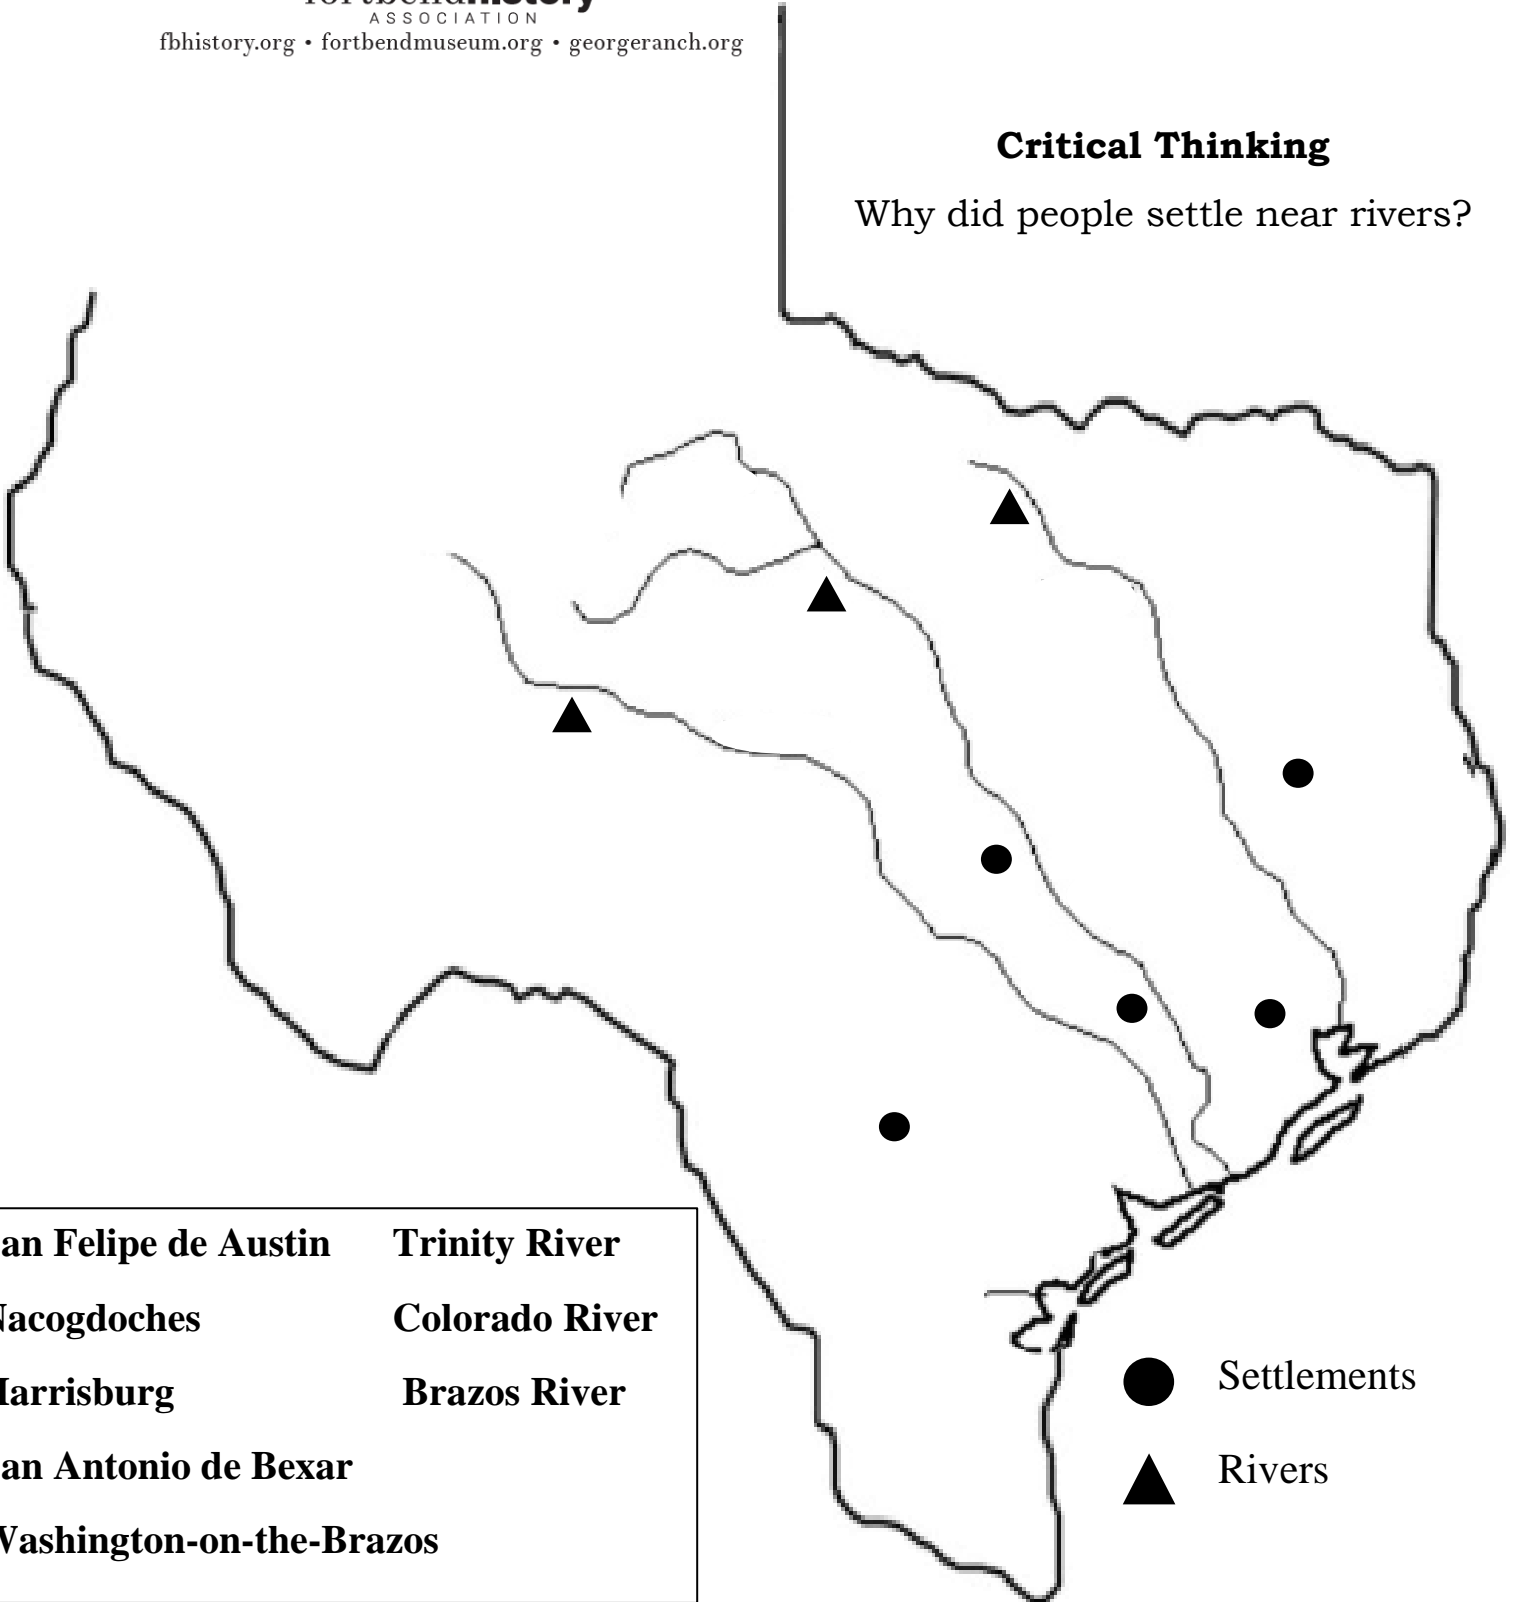

Early Map of Texas

Below you will find a map of Texas with early settlements and three major rivers. Label the rivers and settlements on the map and answer the question below.

fortbendhistory
ASSOCIATION

fbhistory.org • fortbendmuseum.org • georgeranch.org

Critical Thinking

Why did people settle near rivers?

- | | |
|---------------------------------|-----------------------|
| San Felipe de Austin | Trinity River |
| Nacogdoches | Colorado River |
| Harrisburg | Brazos River |
| San Antonio de Bexar | |
| Washington-on-the-Brazos | |

- Settlements
- ▲ Rivers